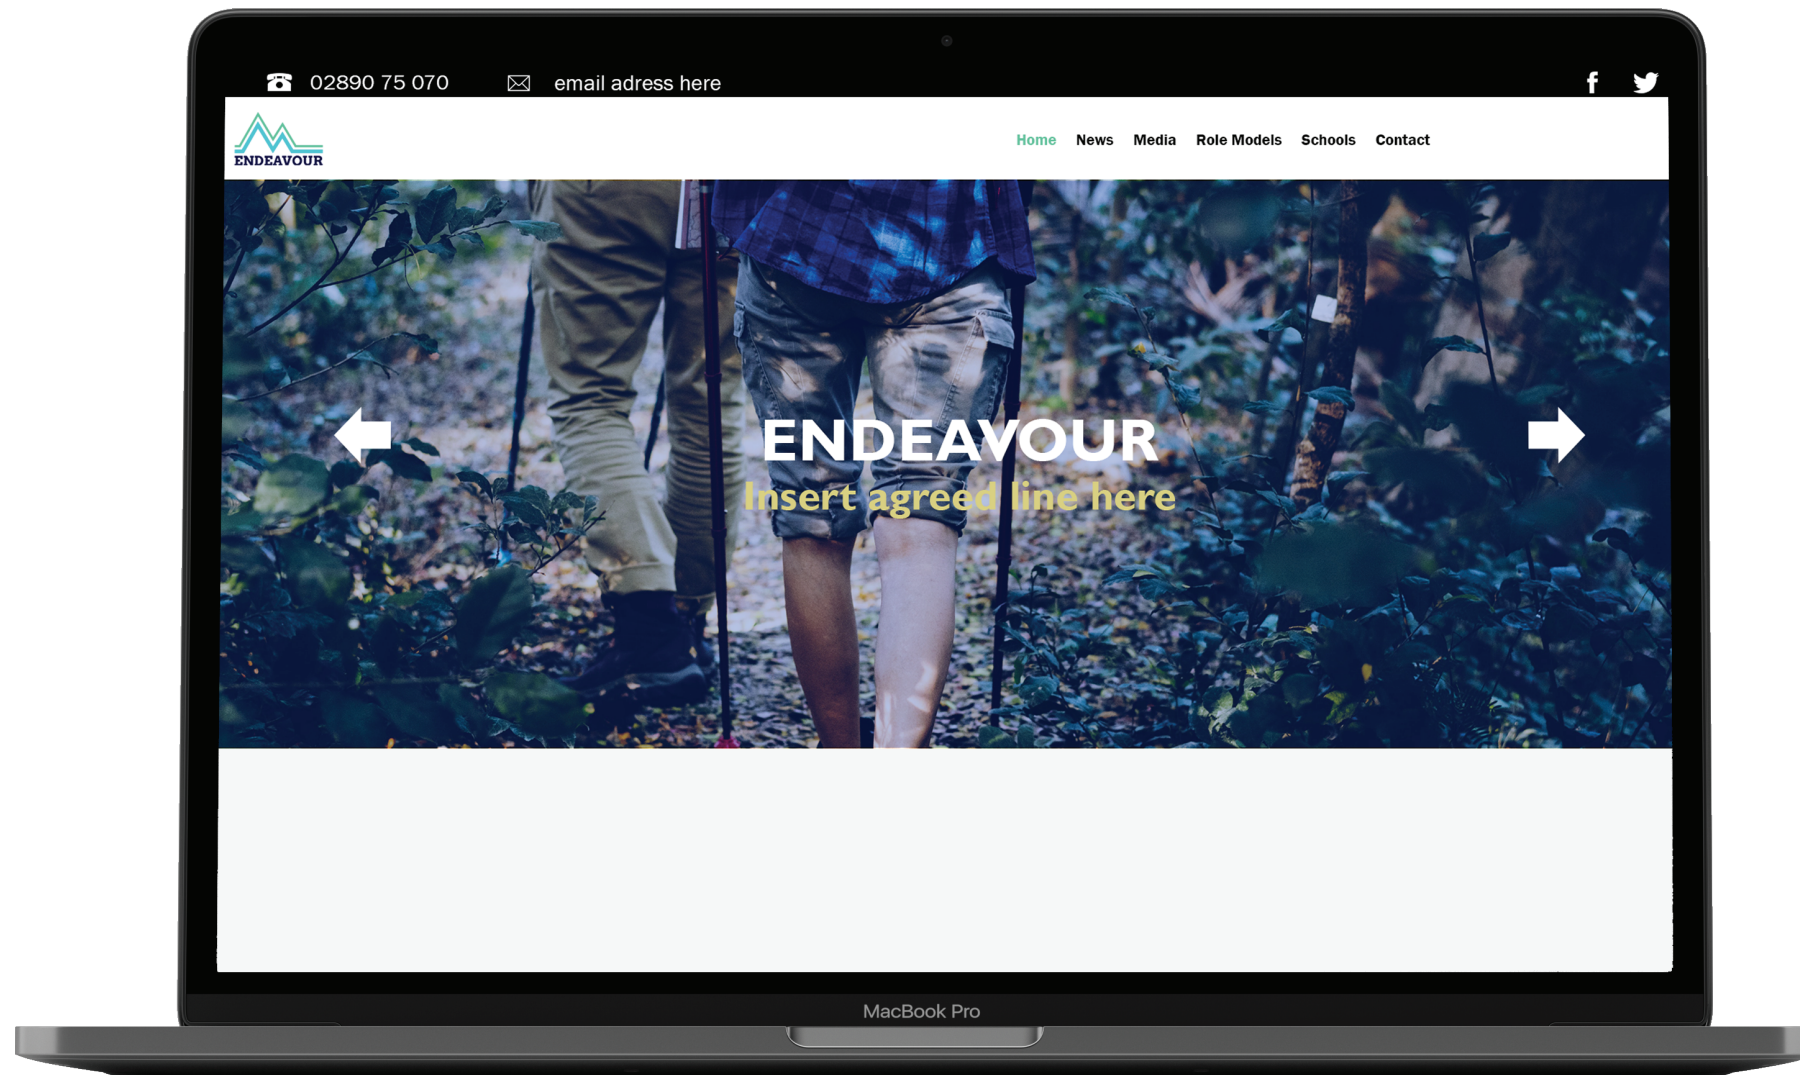

The shape also reflects the project becoming the "heartbeat" of the local community helping these young men to "live" the best lives they can.

The mountain peak reflects "conquering yourself" and also the types of outdoor activities that will be carried out at the Endeavour project

Business Card Design

4

Pop Up Banner Design

6

Badge Design

7

T-Shirt & Hoodie Designs

8

Website Design Prototype

9

Website Design Wireframes

10

Website Design Wireframes

11

The wireframe shows a 'Role Models' section on a website. At the top left is the 'ENDEAVOUR' logo, and at the top right is a navigation menu with links for 'Home', 'News', 'Media', 'Role Models', 'Schools', and 'Contact'. The section title 'Role Models' is centered. Below it are three profile cards. Each card features a portrait photo, a name, a title, and a 'Read More' button.

[Read More](#)

The wireframe shows a 'Latest News' section on a website. At the top left is the 'ENDEAVOUR' logo, and at the top right is a navigation menu with links for 'Home', 'News', 'Media', 'Role Models', 'Schools', and 'Contact'. The section title 'Latest News' is centered. Below it are three news cards. Each card features a featured image, a title, a date and time, a short text snippet, and a 'Read More' button.