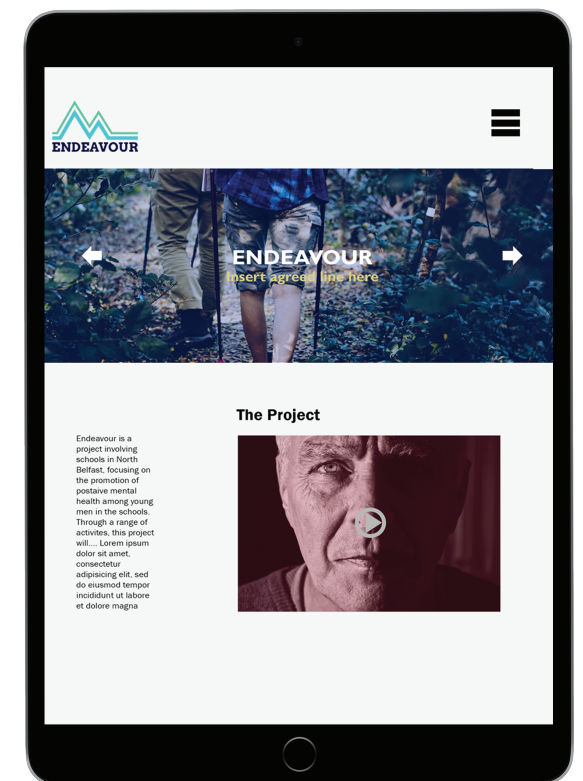

The shape also reflects the project becoming the "heartbeat" of the local community helping these young men to "live" the best lives they can.

The mountain peak reflects "conquering yourself" and also the types of outdoor activities that will be carried out at the Endeavour project

ENDEAVOUR

The main text of the logo in the strongest colour endeavour below the shape to act as the foundation of the project, just as Endeavour aims to be the foundation to help these young men "conquer" the problems "mountians" they might face in their lives.

Business Card Design

4

Pop Up Banner Design

6

Badge Design

7

T-Shirt & Hoodie Designs

8

Website Design Prototype

9

Website Design Wireframes

10

Website Design Wireframes

11

The wireframe shows a 'Role Models' section on a website. At the top left is the 'ENDEAVOUR' logo, and at the top right is a navigation menu with links for 'Home', 'News', 'Media', 'Role Models', 'Schools', and 'Contact'. The section title 'Role Models' is centered. Below it are three profile cards. Each card features a portrait photo, a name, a title, and a 'Read More' button.