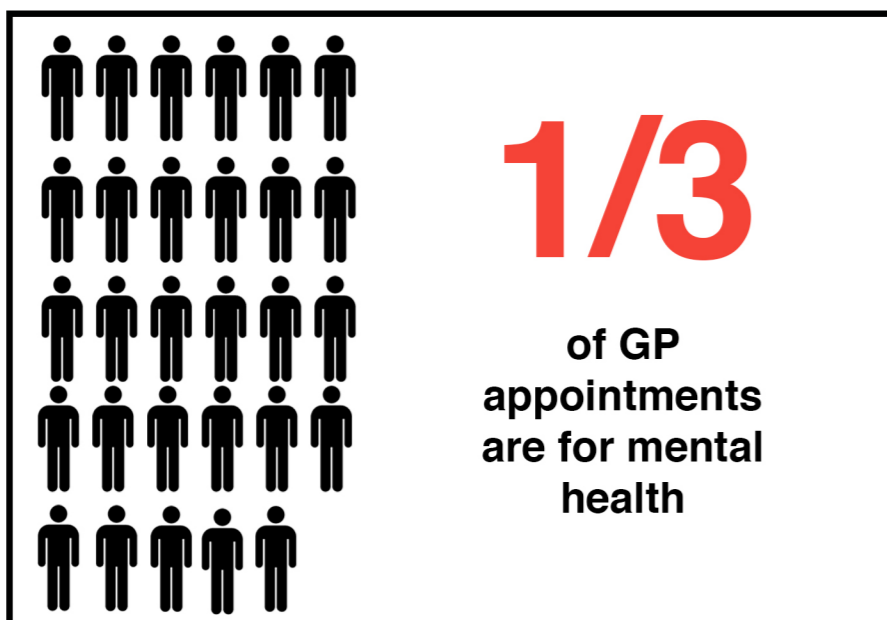

A cost of
£2.29
per person

Static shot - The ice cream falls and splats on the ground then text animates beside it.

4.1m on glider bus marketing
1.5m on counselling

Panning right - Man stands at the buss stop with mental health poster while bus drives past with statistics outside of it

A circular animation that turns into a pie chart displaying statistics. The percentages will animate popping up large.

Motion Graphic Storyboard

Static shot - of calenders being crossed out at the same speed

Panning to the right - showing people with mental health problems with animation of text afterwards of the percentage

Static shot - animating figures turning red and the figure appears after showing 90% of people with a mental health problem will get treated by their GP

1/3
of GP appointments are for mental health

Static shot - Figures move to the left corner and only 1/3 of them appear on screen to match the new statistic

of tranniees have taken placement in a mental health setting