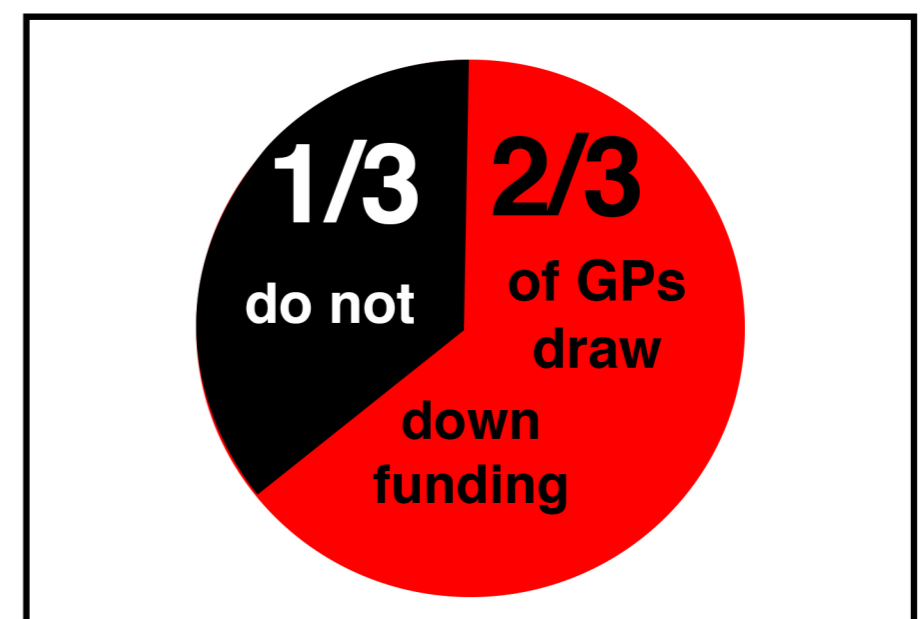

Static shot - Chips spin and text fades in after transitioning from out of shot.

Static shot - Counties of Northern Ireland come together to form the country

Static shot - Counties fill up of red for the percentage of GPs who draw down funding

A cost of
£2.29
per person

Static shot - The ice cream falls and splats on the ground then text animates beside it.

4.1m on glider bus marketing
1.5m on counselling

Panning right - Man stands at the buss stop with mental health poster while bus drives past with statistics outside of it

A circular animation that turns into a pie chart displaying statistics. The percentages will animate popping up large.

Motion Graphic Storyboard

Static shot - of calenders being crossed out at the same speed

Panning to the right - showing people with mental health problems with animation of text afterwards of the percentage

Static shot - animating figures turning red and the figure appears after showing 90% of people with a mental health problem will get treated by their GP