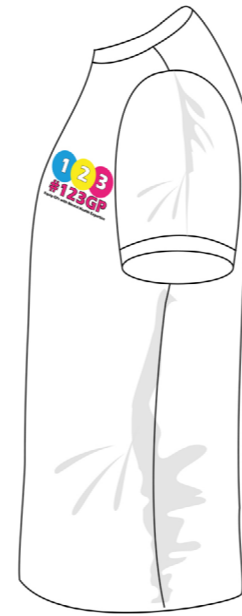

#123GP

Equip GPs with Mental Health Expertise

T-Shirt Designs

Bus Shelter Design

Billboard Design

HELP MAKE A CHANGE TODAY

EQUIP GP'S WITH MENTAL HEALTH EXPERTISE

@123GPCAMPAIGN

#123GP

C.

WWW.CHANGE.ORG

High Visibility Jackets

Banner Design

Pop-Up Design

Motion Graphic Storyboard

#123GP
Equip GPs with Mental Health Expertise
Equip GPs with mental health expertise