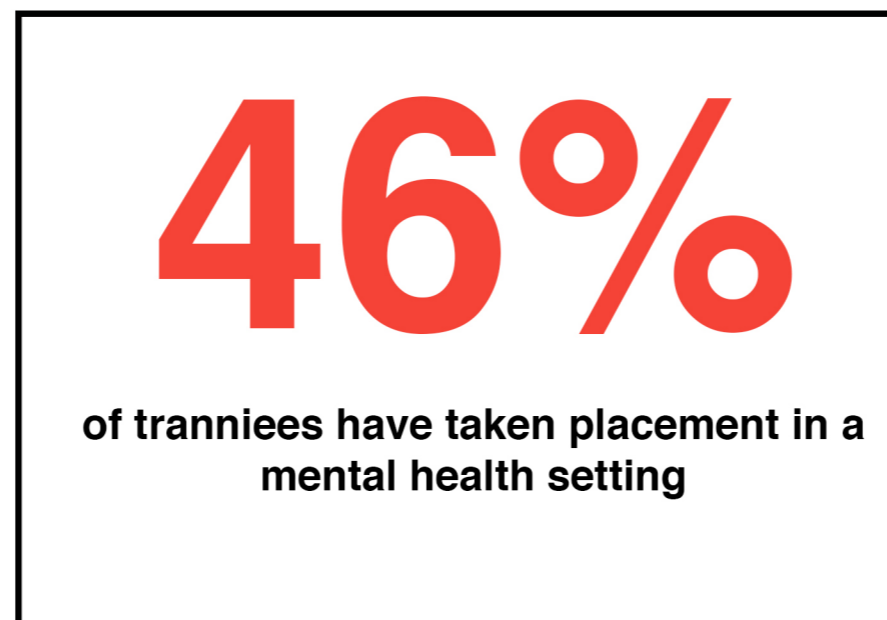

A circular animation that turns into a pie chart displaying statistics. The percentages will animate popping up large.

Motion Graphic Storyboard

Static shot - of calenders being crossed out at the same speed

Panning to the right - showing people with mental health problems with animation of text afterwards of the percentage

Static shot - animating figures turning red and the figure appears after showing 90% of people with a mental health problem will get treated by their GP

1/3
of GP appointments are for mental health

Static shot - Figures move to the left corner and only 1/3 of them appear on screen to match the new statistic

of tranniees have taken placement in a mental health setting