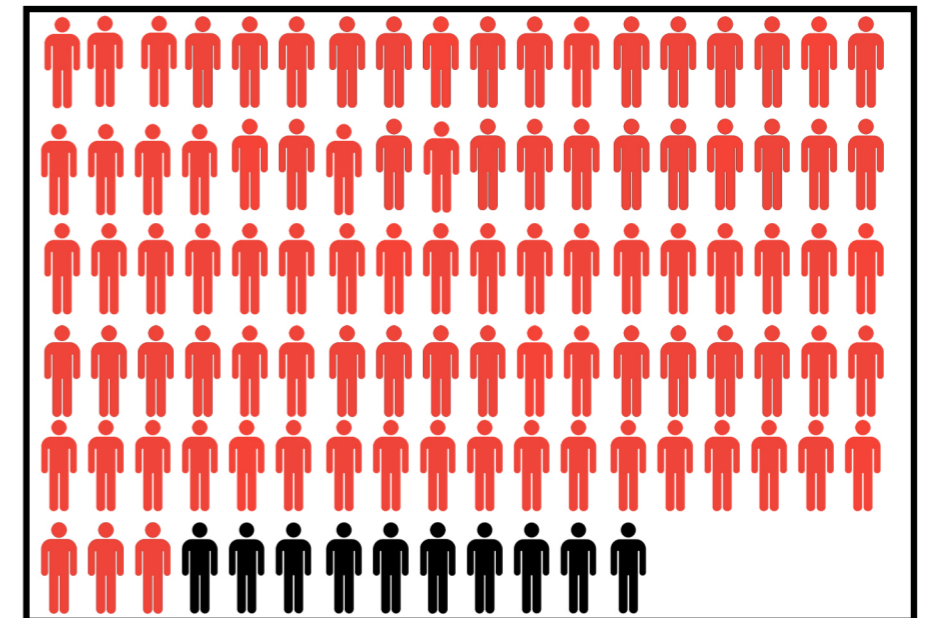

A circular animation that turns into a pie chart displaying statistics. The percentages will animate popping up large.

Motion Graphic Storyboard

Static shot - of calenders being crossed out at the same speed

Panning to the right - showing people with mental health problems with animation of text afterwards of the percentage

Static shot - animating figures turning red and the figure appears after showing 90% of people with a mental health problem will get treated by their GP