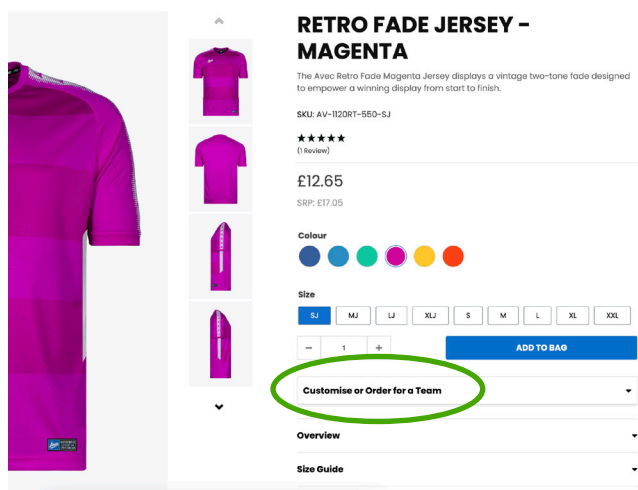

### Ladies

TEAMWEAR > WOMENS > JERSEYS > WOMENS CLASSIC JERSEY - YELLOW

When the user has selected the correct jersey, they can then select "Customise or Order for a Team". This will provide

them with options to add a team crest, sponsor, and squad printing.